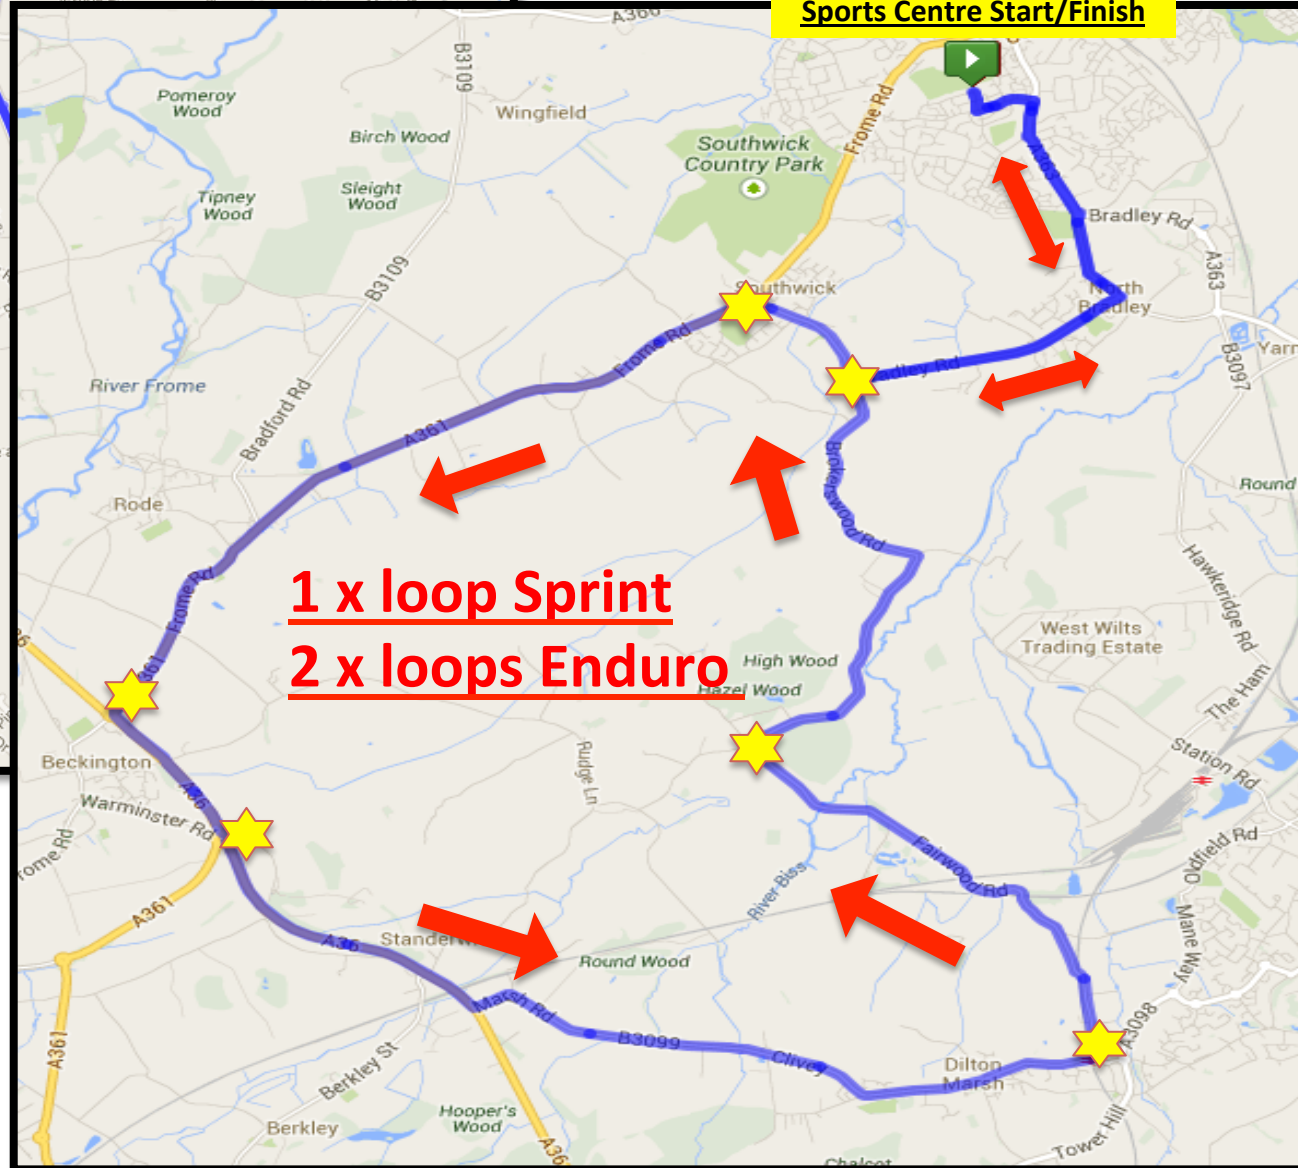

Bike Course

Sports Centre – Start/Finish

Sports Centre Start/Finish

1 x loop Sprint
2 x loops Enduro